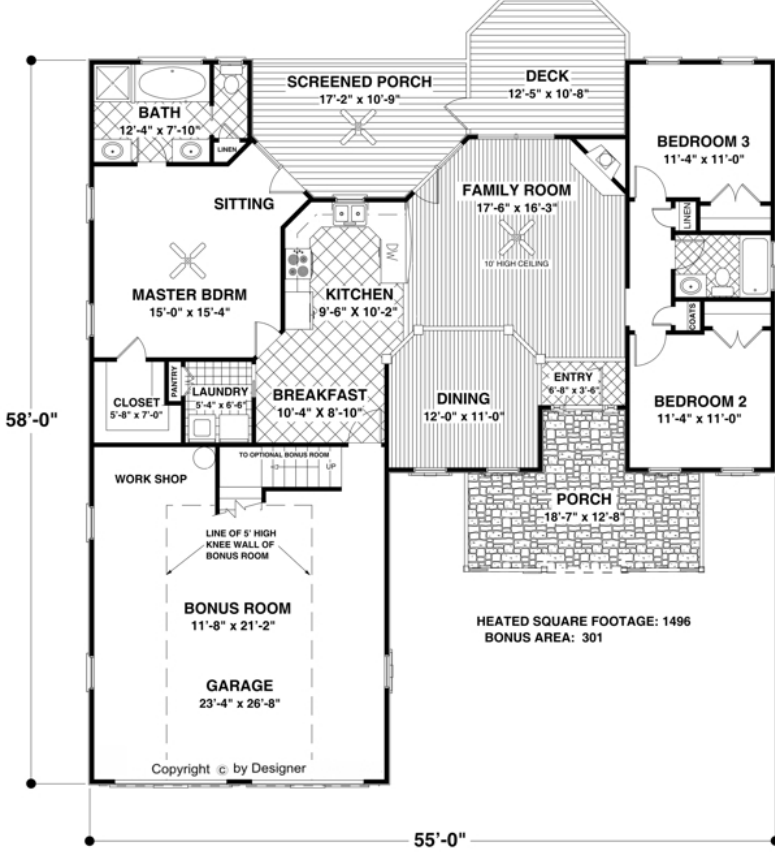

# THD Country Cottage

## The THD Country Cottage

Main Floor	1496
Bonus	301
<b>Total</b>	<b>1797sqft</b>

[OnslowBayHomes.com](http://OnslowBayHomes.com)

onslowbay@bellsouth.net  
(910) 270-1259 office  
Hampstead, NC